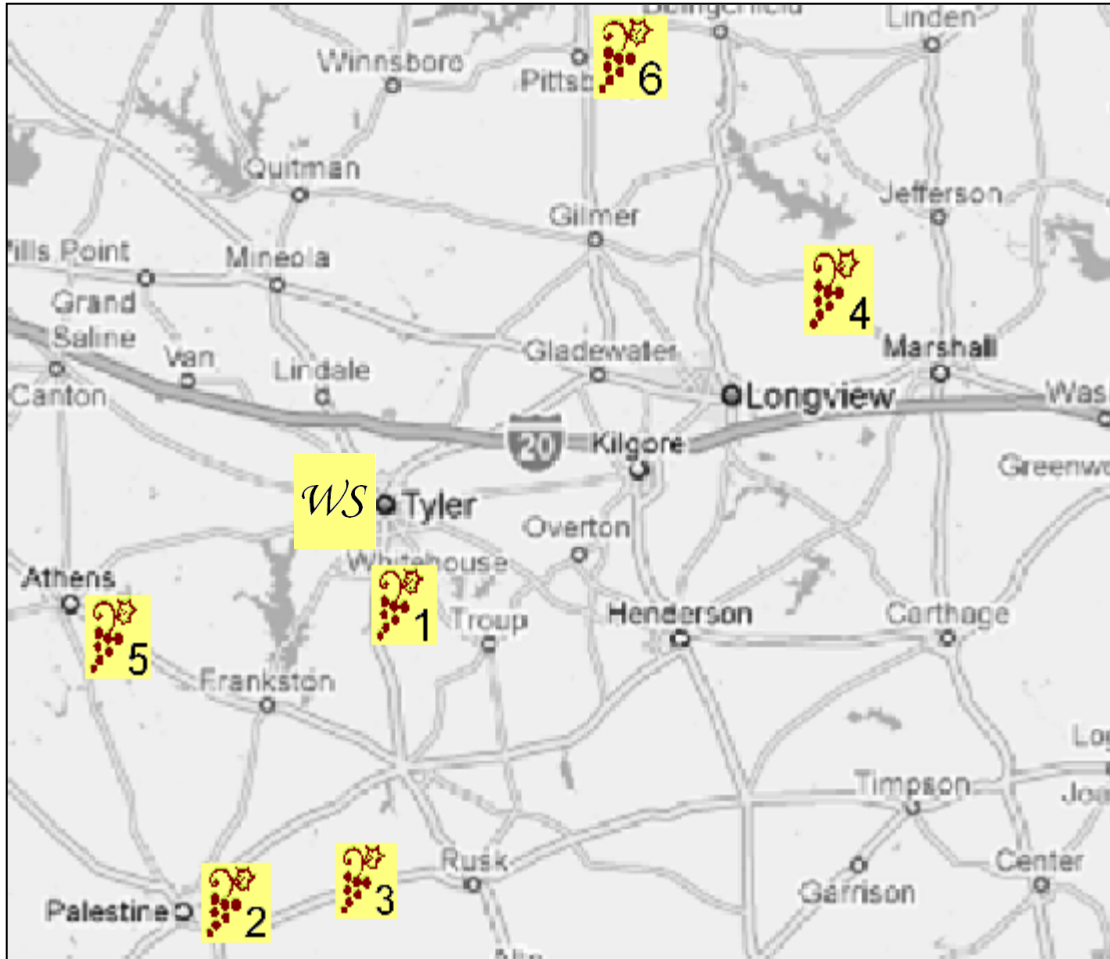

East Texas Wine Tour

Woldert-Spence Manor
611 W. Woldert St
Tyler, TX
www.woldert-spence.com

Kiepersol Estates
Bullard, TX
www.kiepersol.com/winery

Sweet Dreams Winery
Palestine, TX
www.sweetdreamswinery.com

Maydelle Country Wines
Maydelle, TX
www.maydellewines.com

Enoch's Stomp
Harleton, TX
www.enochsstomp.com

Tara Winery
Athens, TX
www.tarawinery.com

Los Pinos Ranch Vineyards
Pittsburg, TX
www.lospinosranchvineyards.com
St. Rose Vineyard & Winery
Pittsburg, TX